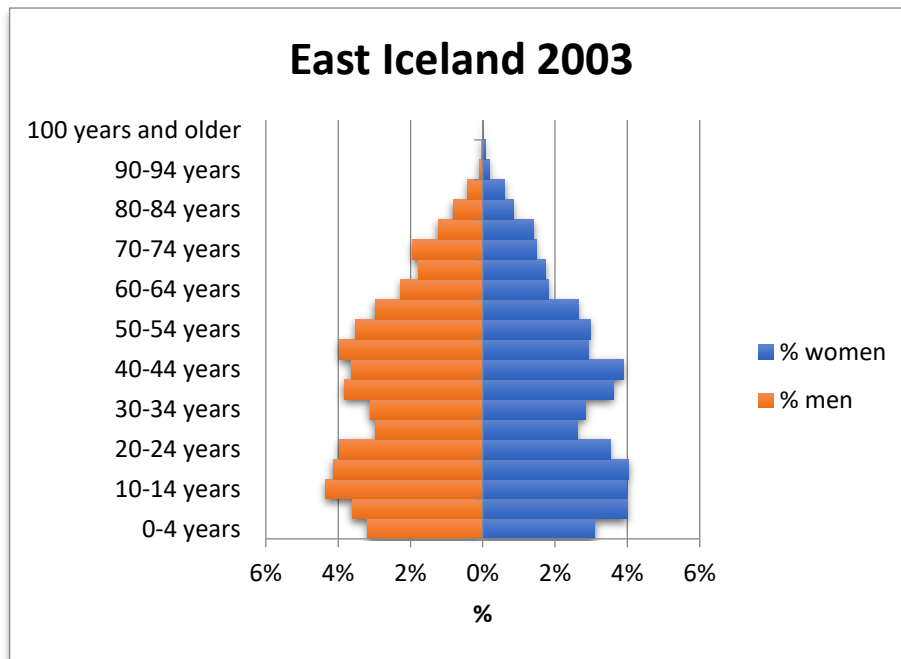

SUSTAINABILITY.IS

East Iceland Sustainability Initiative

Gender and age structure in East Iceland, compared to the country as a whole 2003-2023

Municipalities included: Fjarðabyggð, Fljótsdalshreppur, Múlaþing and Vopnafjarðahreppur January 1, each year.

2003