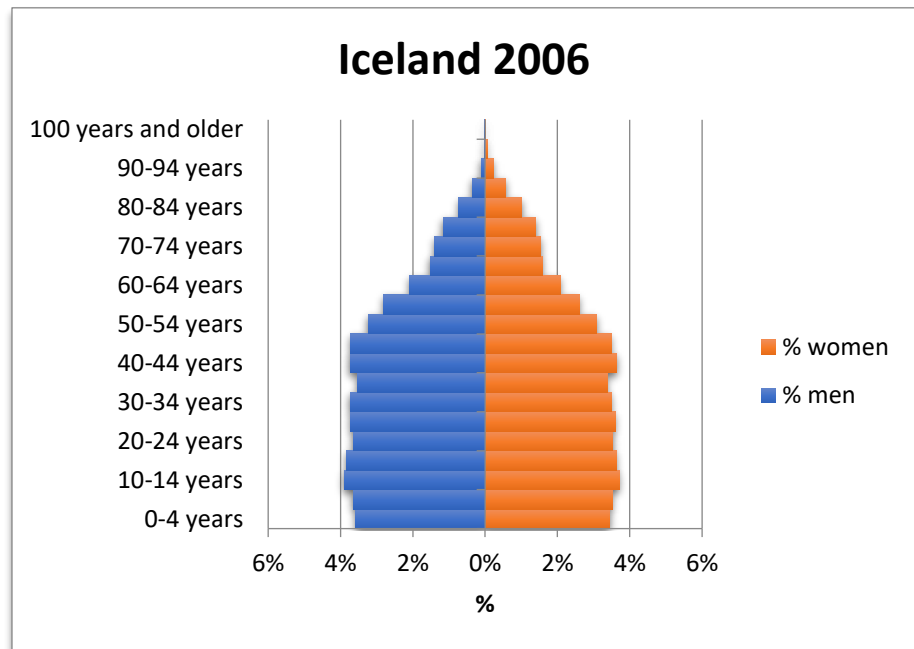

SUSTAINABILITY.IS

East Iceland Sustainability Initiative

2006