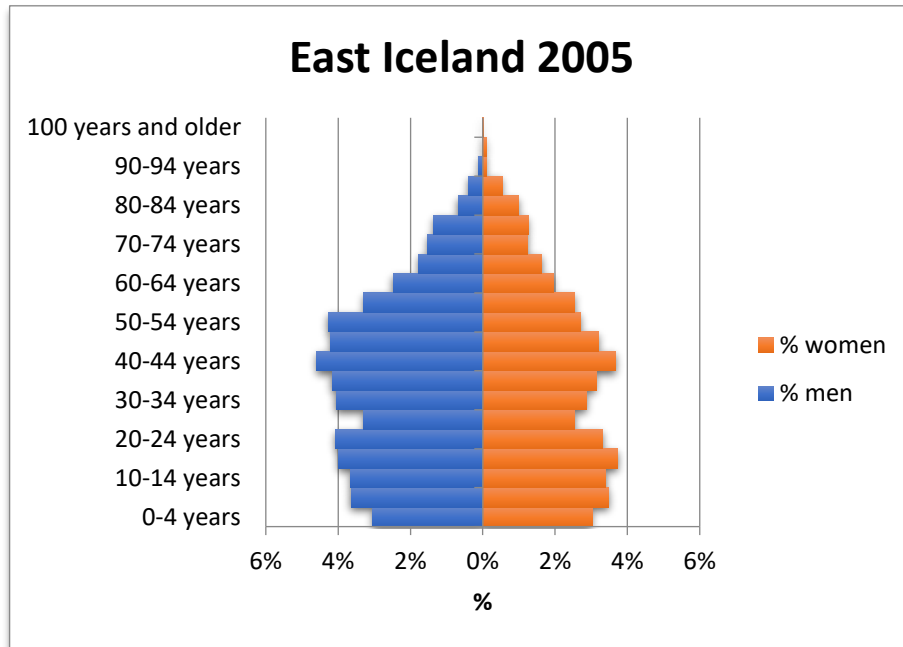

SUSTAINABILITY.IS

East Iceland Sustainability Initiative

2005