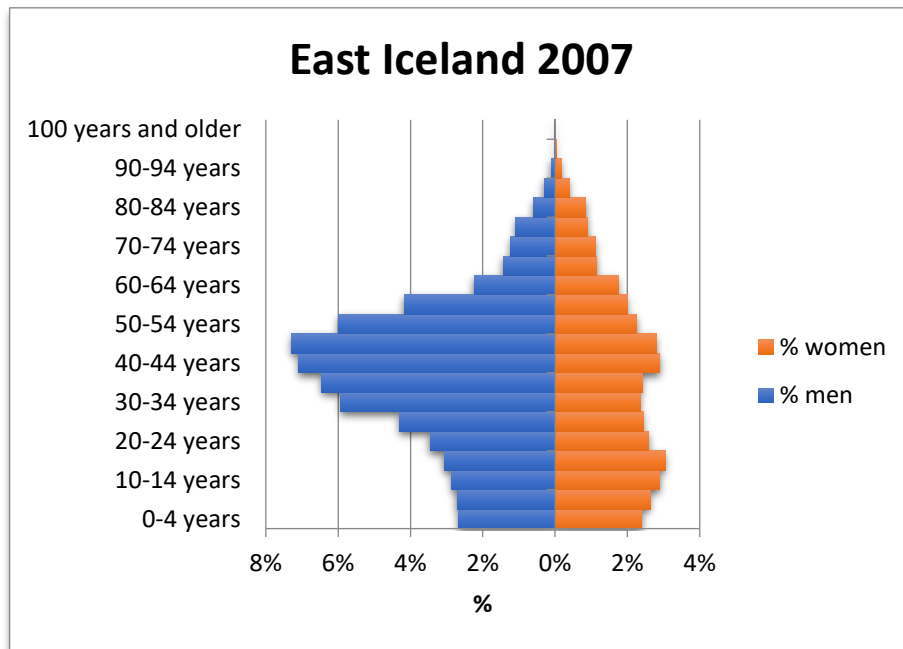

SUSTAINABILITY.IS

East Iceland Sustainability Initiative

2007