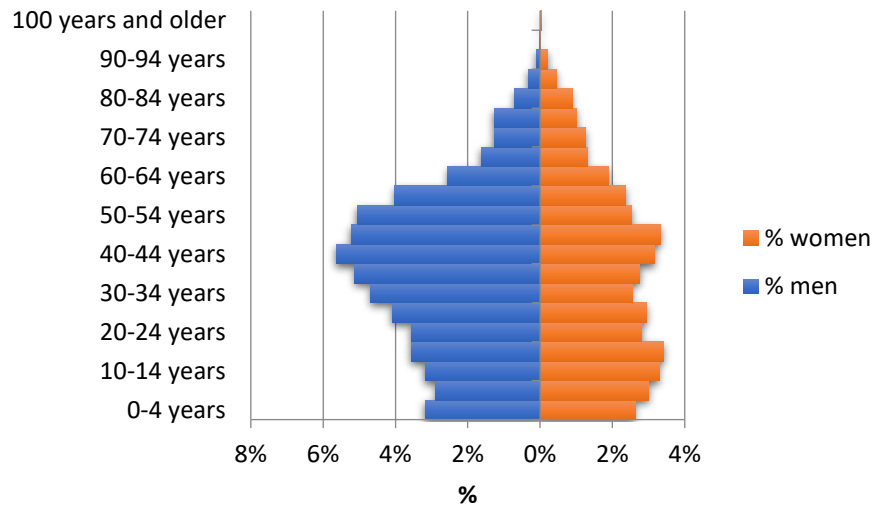

SUSTAINABILITY.IS

East Iceland Sustainability Initiative

2008

East Iceland 2008