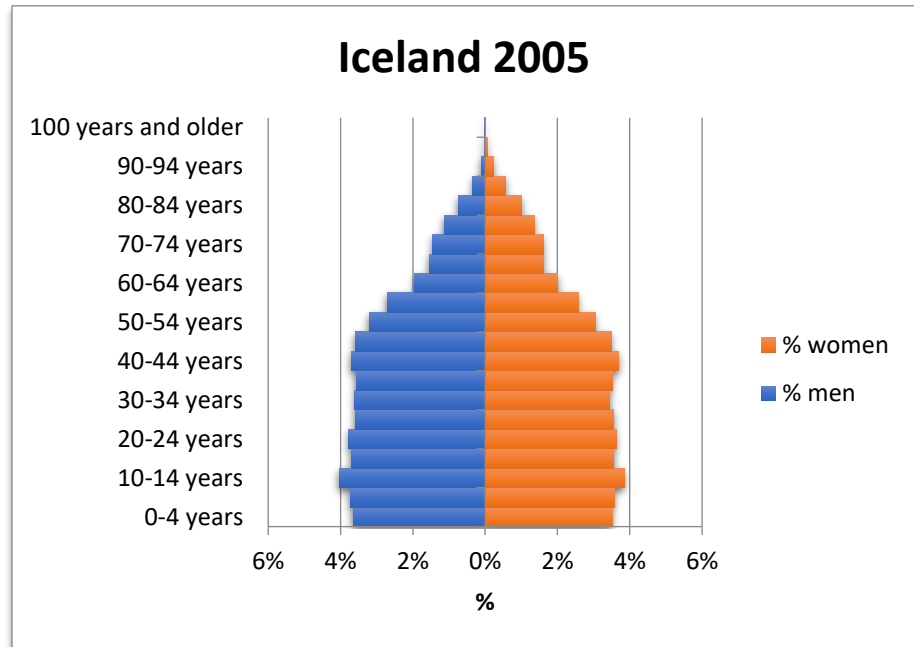

SUSTAINABILITY.IS

East Iceland Sustainability Initiative

2005