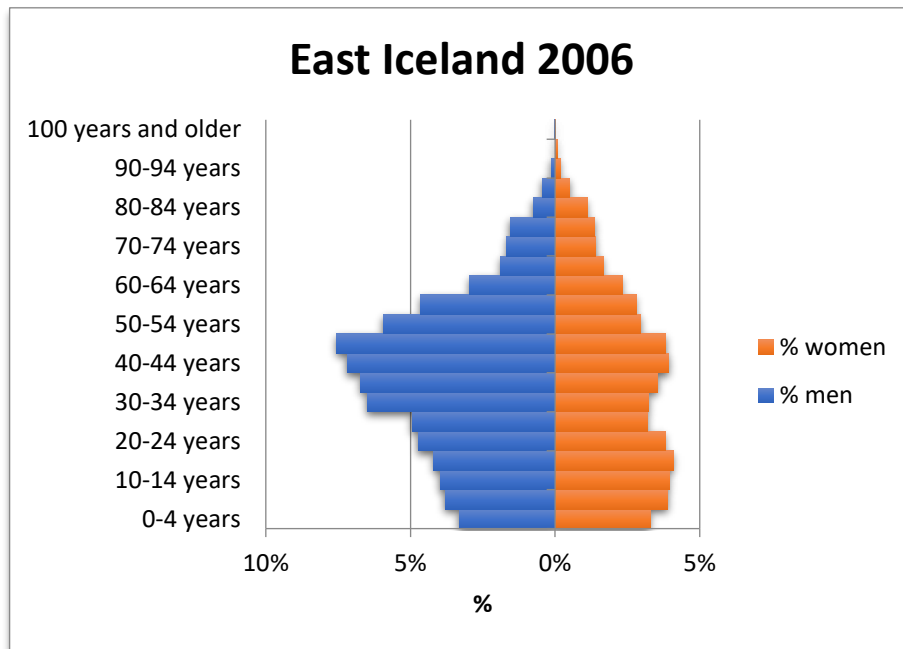

SUSTAINABILITY.IS

East Iceland Sustainability Initiative

2006