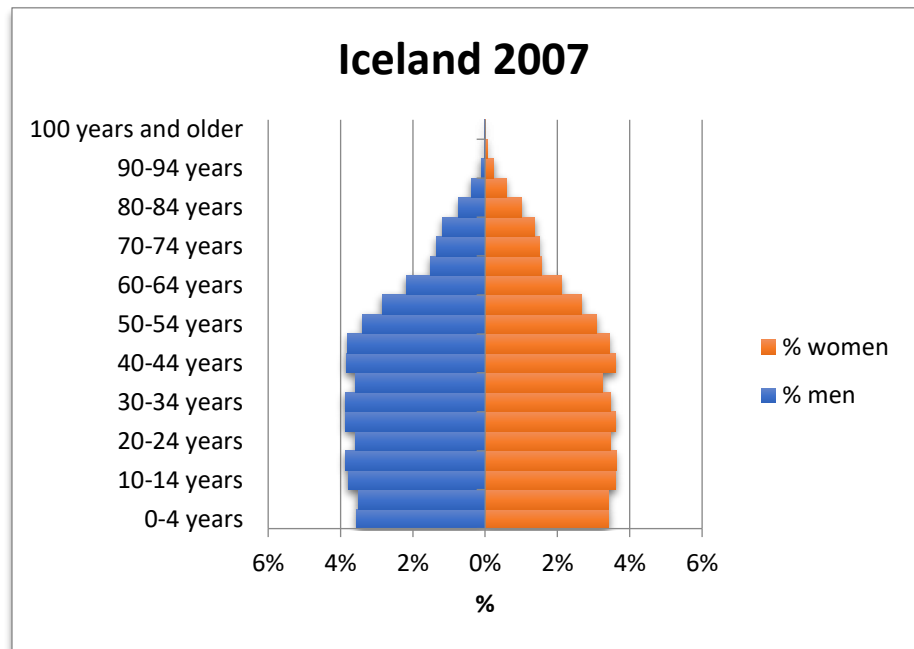

SUSTAINABILITY.IS

East Iceland Sustainability Initiative

2007