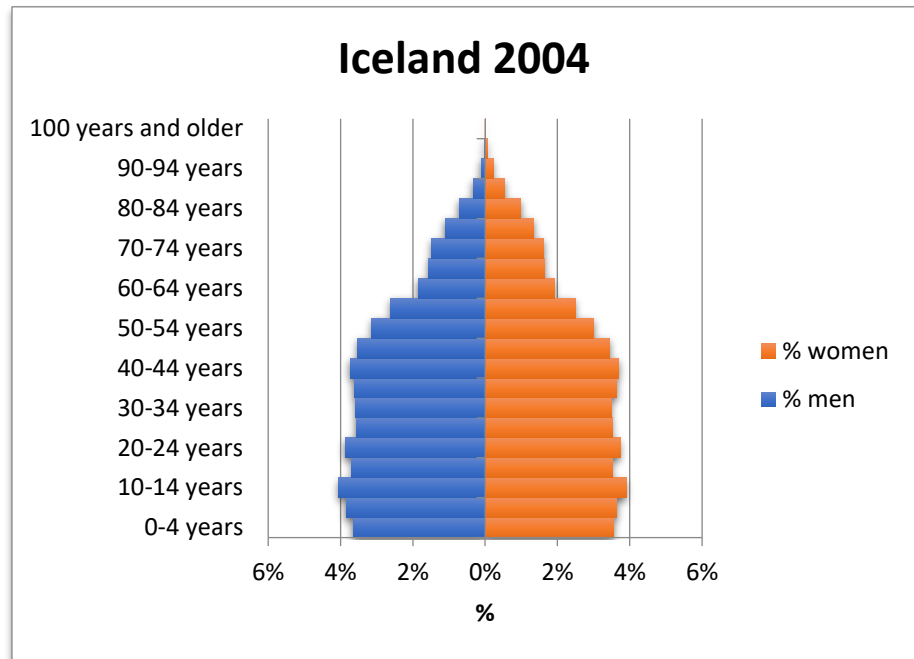

SUSTAINABILITY.IS

East Iceland Sustainability Initiative

2004