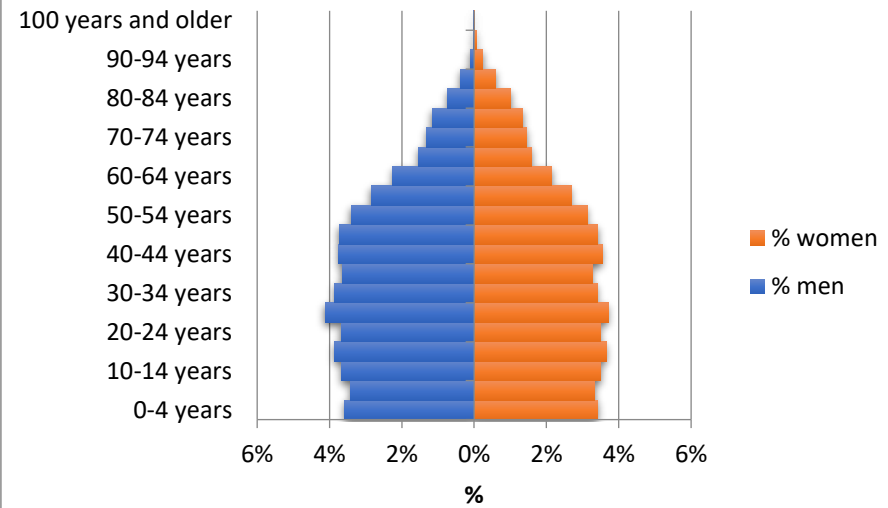

Iceland 2008