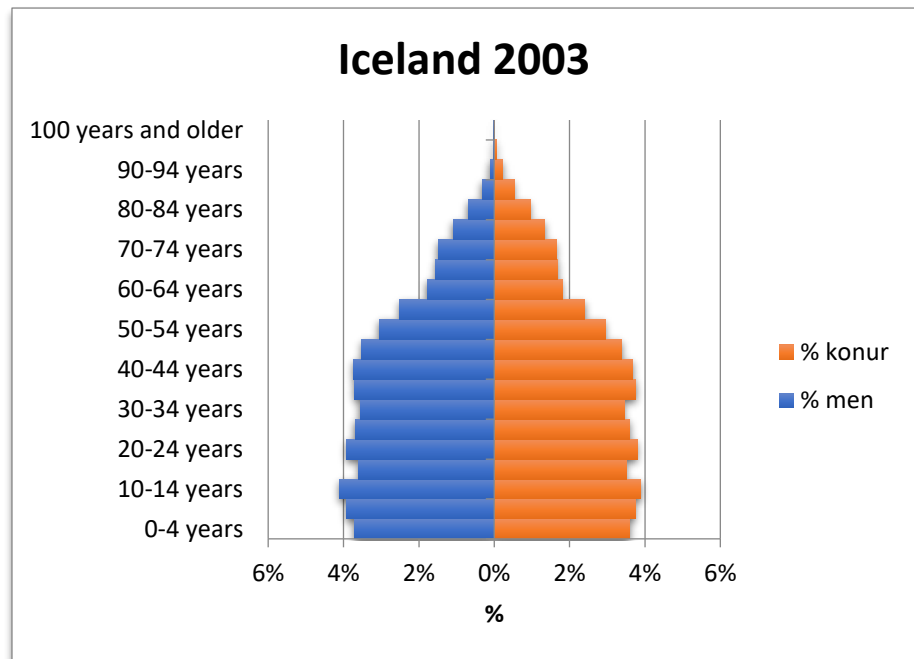

SUSTAINABILITY.IS

East Iceland Sustainability Initiative

Gender and age structure in East Iceland, compared to the country as a whole 2003-2023

Municipalities included: Fjarðabyggð, Fljótsdalshreppur, Múlaþing and Vopnafjarðahreppur January 1, each year.

2003