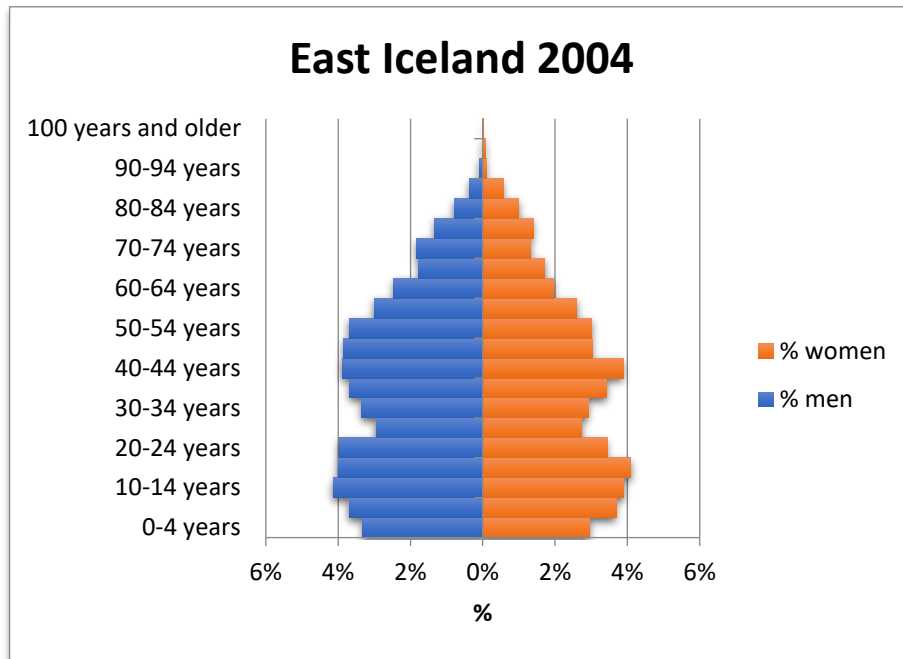

SUSTAINABILITY.IS

East Iceland Sustainability Initiative

2004