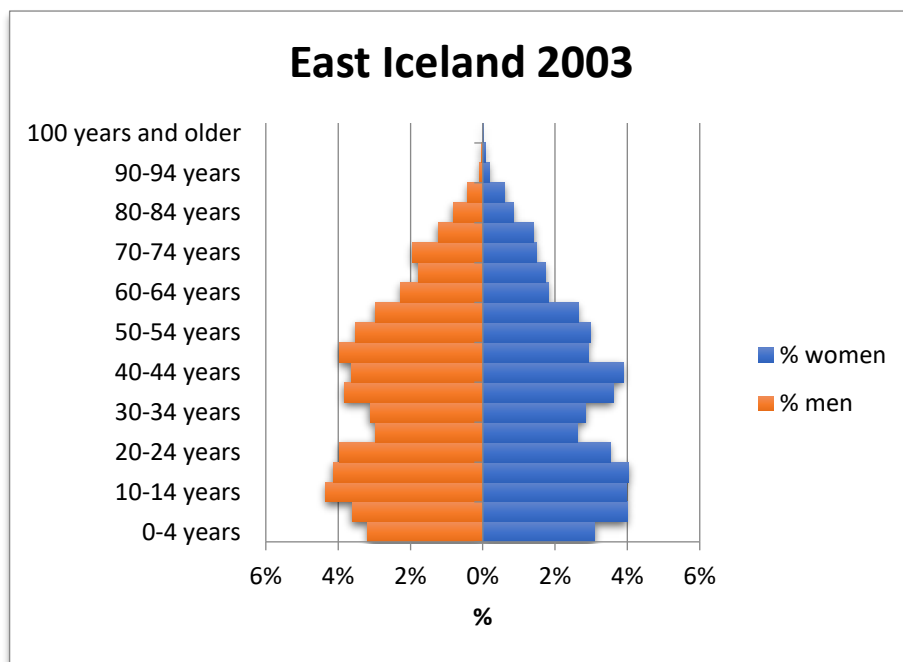

SUSTAINABILITY.IS

East Iceland Sustainability Initiative

Gender and age structure in East Iceland, compared to the country as a whole 2003-2021

Municipalities included: Fjarðabyggð, Fljótsdalshreppur, Múlaþing and Vopnafjarðahreppur January 1, each year.

2003