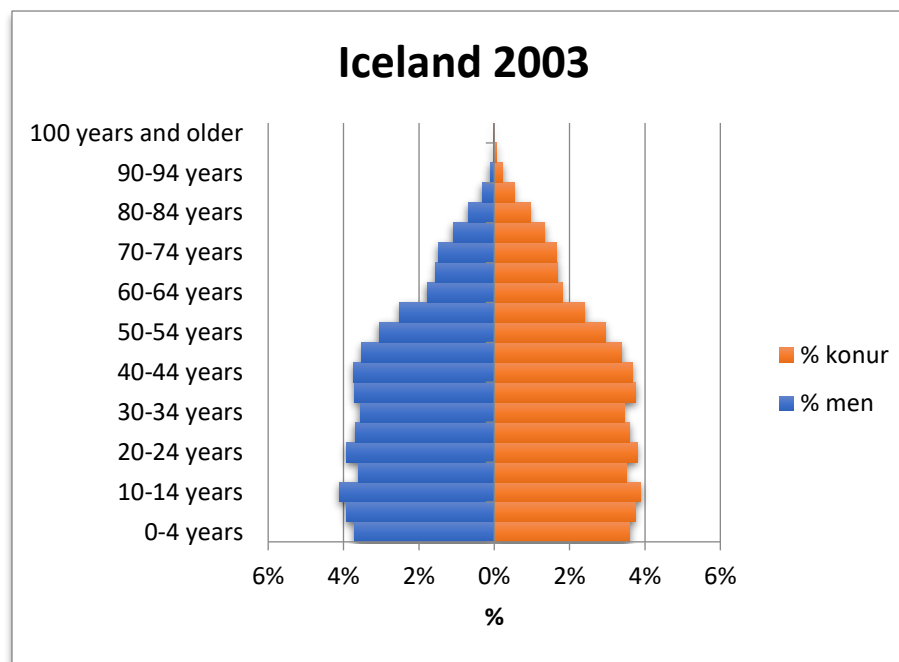

SUSTAINABILITY.IS

East Iceland Sustainability Initiative

Gender and age structure in East Iceland, compared to the country as a whole 2003-2021

Municipalities included: Fjarðabyggð, Fljótsdalshreppur, Múlaþing and Vopnafjarðahreppur January 1, each year.

2003