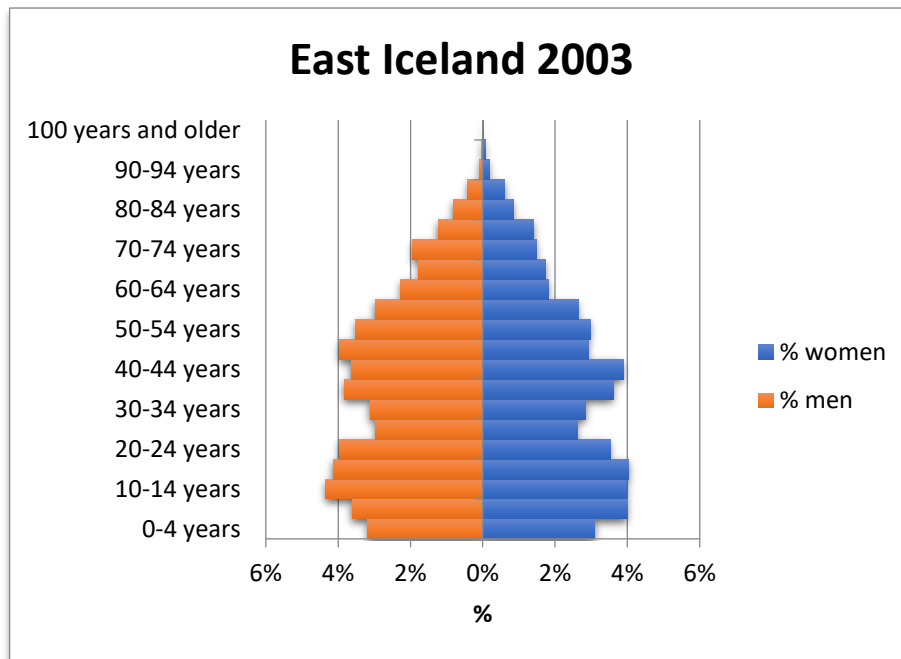

SUSTAINABILITY.IS

East Iceland Sustainability Initiative

Gender and age structure in East Iceland, compared to the country as a whole 2003-2022

Municipalities included: Fjarðabyggð, Fljótsdalshreppur, Múlaþing and Vopnafjarðahreppur January 1, each year.

2003