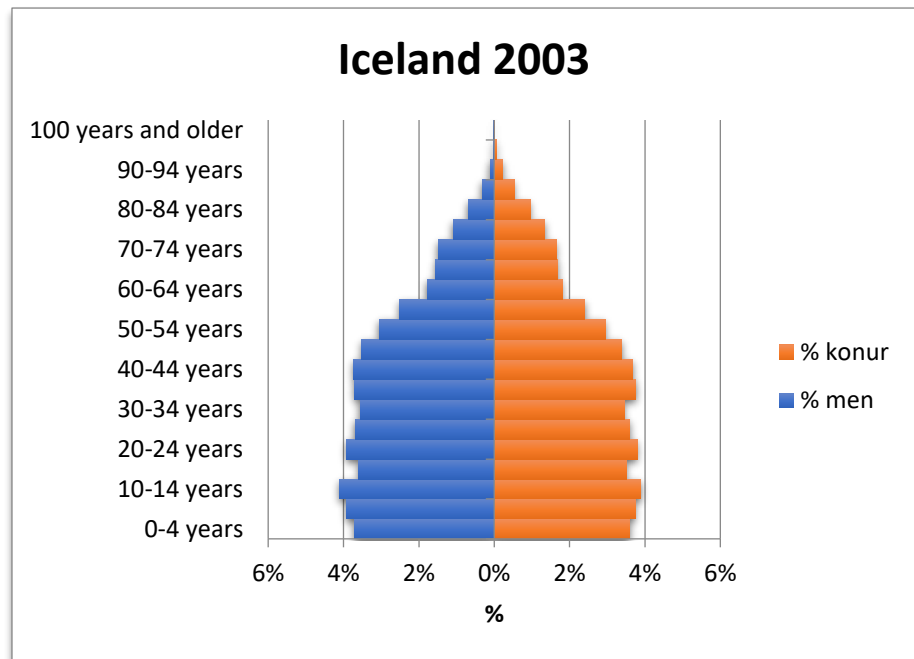

SUSTAINABILITY.IS

East Iceland Sustainability Initiative

Gender and age structure in East Iceland, compared to the country as a whole 2003-2022

Municipalities included: Fjarðabyggð, Fljótsdalshreppur, Múlaþing and Vopnafjarðahreppur January 1, each year.

2003