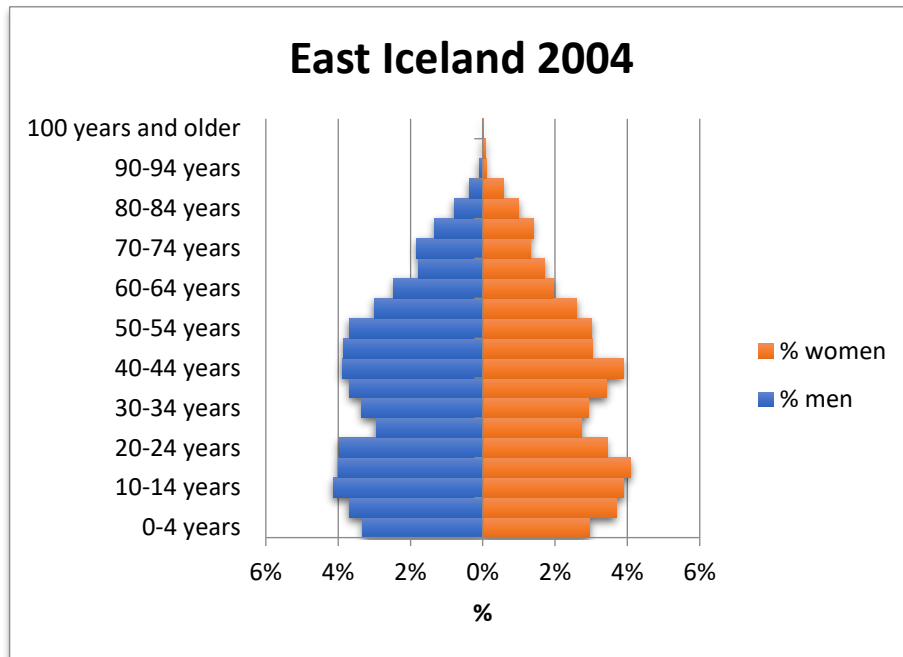

SUSTAINABILITY.IS

East Iceland Sustainability Initiative

2004